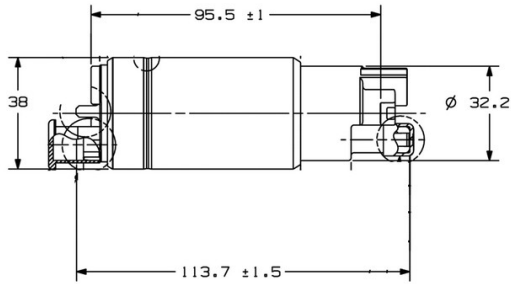

## Description

- >225l/h @ 4bar
- In-tank pump
- 38mm diameter body

# >225l/h @4bar In-tank Fuel Pump

0 580 454 100

- >225l/h @ 4bar
- In-tank pump
- 38mm diameter body
- Draws ~12.5A @ 5.5bar
- Male outlet fitting to suit 8mm ID
- 11mm OD inlet port

### Electrical Connection

### Dimensions