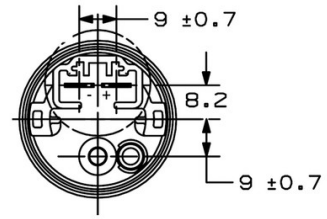

## Description

- >225l/h @ 4bar
- In-tank pump
- 38mm diameter body

# >225l/h @4bar In-tank Fuel Pump

0 580 454 100

- >225l/h @ 4bar
- In-tank pump
- 38mm diameter body
- Draws ~12.5A @ 5.5bar
- Male outlet fitting to suit 8mm ID
- 11mm OD inlet port

### Dimensions