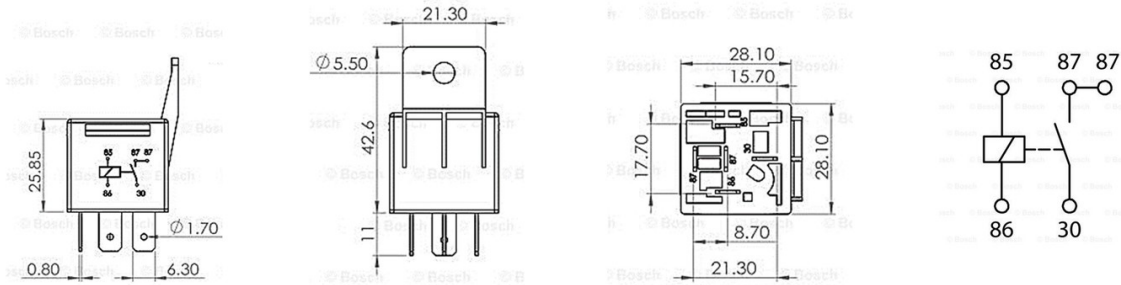

Bosch SPST Mini Relay 30A Copy

Brand: Bosch Motorsport
Product Code: BOS0986AH0250
Availability: In Stock
Weight: 0.10kg
Dimensions: 5.00cm x 2.00cm x 2.00cm

Price: \$16.23

Short Description

Bosch Mini Relay 30A. Great for switching cooling fans, driving lights and fuel pumps.

Description

Mini relay, 12V 30A

- Number of Poles : 5
- Rated Current : 30 A
- Nominal Voltage : 12 V
- Temperature range : -40 - 100 °C

Dimensions

Installation Notes