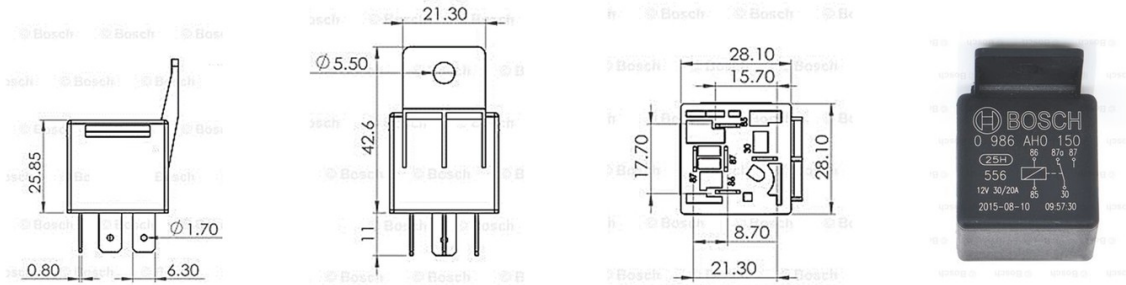

# Bosch Changeover Mini Relay 30A

**Brand:** Bosch Motorsport

**Product Code:** BOS0986AH0150

**Availability:** In Stock

**Weight:** 0.10kg

**Dimensions:** 5.00cm x 2.00cm x 2.00cm

**Price:** \$16.23

## Short Description

Bosch Changeover Mini Relay 30A. Commonly used for high/low beam headlight switching.

## Dimensions