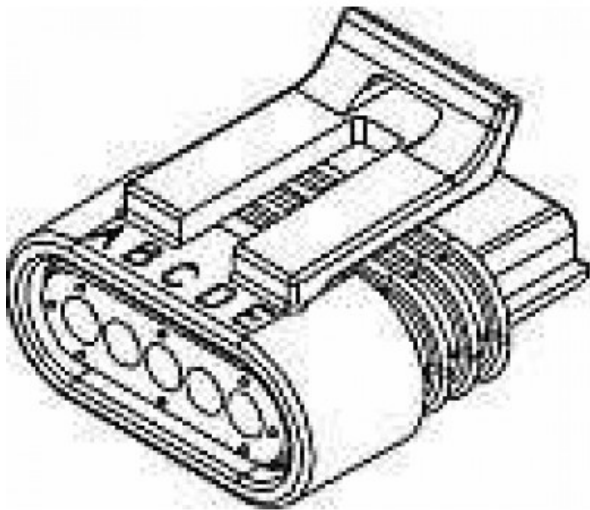

Metri-Pack 150.2 5 Way Black Sealed Female Connector Assembly

Brand: Delphi Technologies

Product Code: 12162825

Availability: 7 Days

Weight: 0.01kg

Dimensions: 2.00cm x 1.00cm x 1.00cm

Price: ~~\$6.33~~ \$6.33

10 or more \$5.70

99 or more \$3.47

Short Description

Pull to seat Metri-pack connector. Suits IGN1A hi power ignition coils. Use with 12191054 female terminals.

Description

Family: Metri-Pack

Series: 1.5

Cavities: 5

Terminal(s) blade size 1.5

[mm]:

Sealed: Sealed

Gender: Female

Temperature range [\hat{a},f]: -40 to 125

Material: Nylon

Weight [g]: 5.47

Color: Black

ELV compliant: Yes

RoHs compliant: Yes

This is a pull to seat connector so the wire must be fed through the connector before terminating then pull back in.