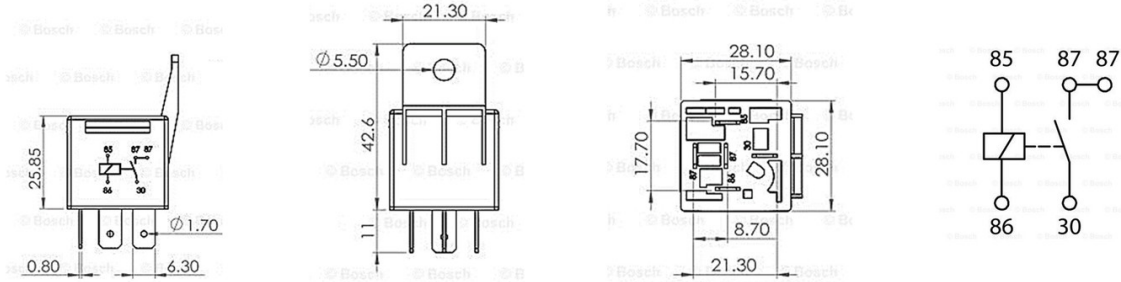

Bosch SPST Mini Relay 30A Copy

Brand: Bosch Motorsport

Product Code: BOS0986AH0250

Availability: In Stock

Weight: 0.10kg

Dimensions: 5.00cm x 2.00cm x 2.00cm

Price: \$16.23

Short Description

Bosch Mini Relay 30A. Great for switching cooling fans, driving lights and fuel pumps.

Description

Mini relay, 12V 30A

- Number of Poles : 5
- Rated Current : 30 A
- Nominal Voltage : 12 V
- Temperature range : -40 - 100 °C

Dimensions

Installation Notes