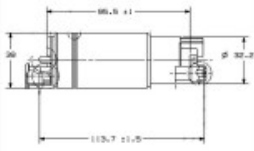

Dimensions

Characteristic Data

Notes