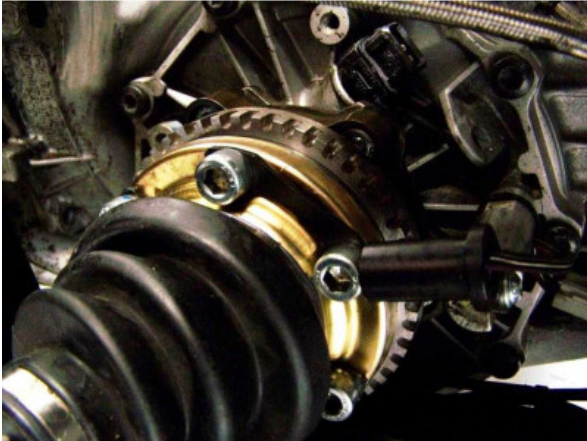

RF40 ABS Wheel Sensor Kit

Brand: Competition Systems

Product Code: 20-150A

Availability: 7 Days

Weight: 1.00kg

Dimensions: 30.00cm x 20.00cm x
10.00cm

Price: \$852.50

Short Description

Used for fitting Bosch ABS M5 systems to all Roaring Forty GT40 replicas with the later uprights.

Description

Used for fitting Bosch ABS M5 systems to all Roaring Forty GT40 replicas with the later uprights. Only works with Bosch DF11 speed sensors.

Kit Includes

- Two front wheel speed rings
- Front wheel speed mounts
- Rear wheel speed rings
- Rear wheel speed mounts