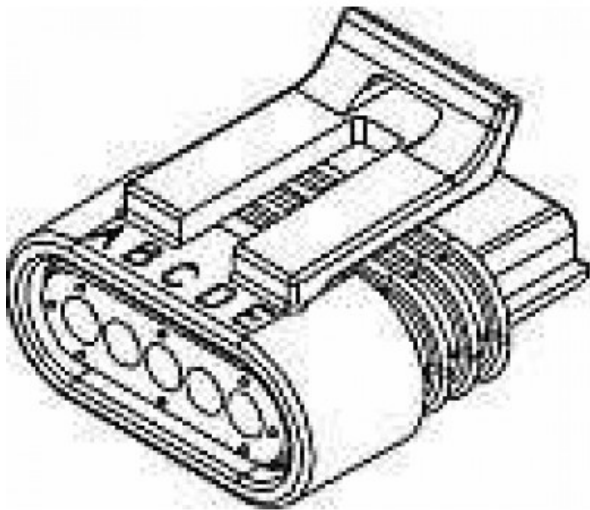

Metri-Pack 150.2 5 Way Black Sealed Female Connector Assembly

Brand: Delphi Technologies

Product Code: 12162825

Availability: 7 Days

Weight: 0.01kg

Dimensions: 2.00cm x 1.00cm x 1.00cm

Price: ~~\$6.33~~ \$6.33

10 or more \$5.70

99 or more \$3.47

Short Description

Pull to seat Metripack connector. Suits IGN1A hi power ignition coils. Use with 12191054 female terminals.

Description

Family: Metri-Pack

Series: 1.5

Cavities: 5

Terminal(s) blade size 1.5

[mm]:

Sealed: Sealed

Gender: Female

Temperature range [\hat{a},f]: -40 to 125

Material: Nylon

Weight [g]: 5.47

Color: Black

ELV compliant: Yes

RoHs compliant: Yes

This is a pull to seat connector so the wire must be fed through the connector before terminating then pull back in.