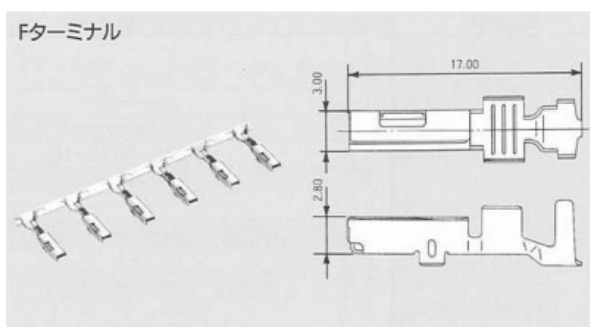

# 090II Connectors Terminal Female 20-24AWG

**Brand:** Yazaki

**Product Code:** YAZ7116-4025

**Availability:** 7 Days

**Weight:** 0.01kg

**Dimensions:** 5.00cm x 2.00cm x 2.00cm

**Price:** \$1.05

## Short Description

2 pin female terminal